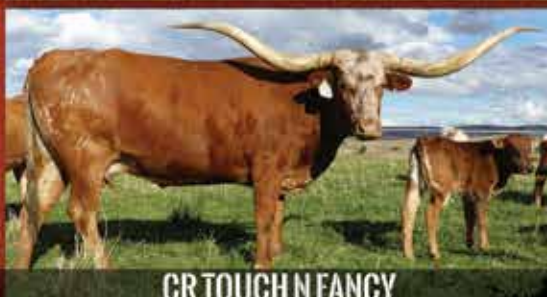

AWESOME TIPPER

GR TOUCH N FANCY