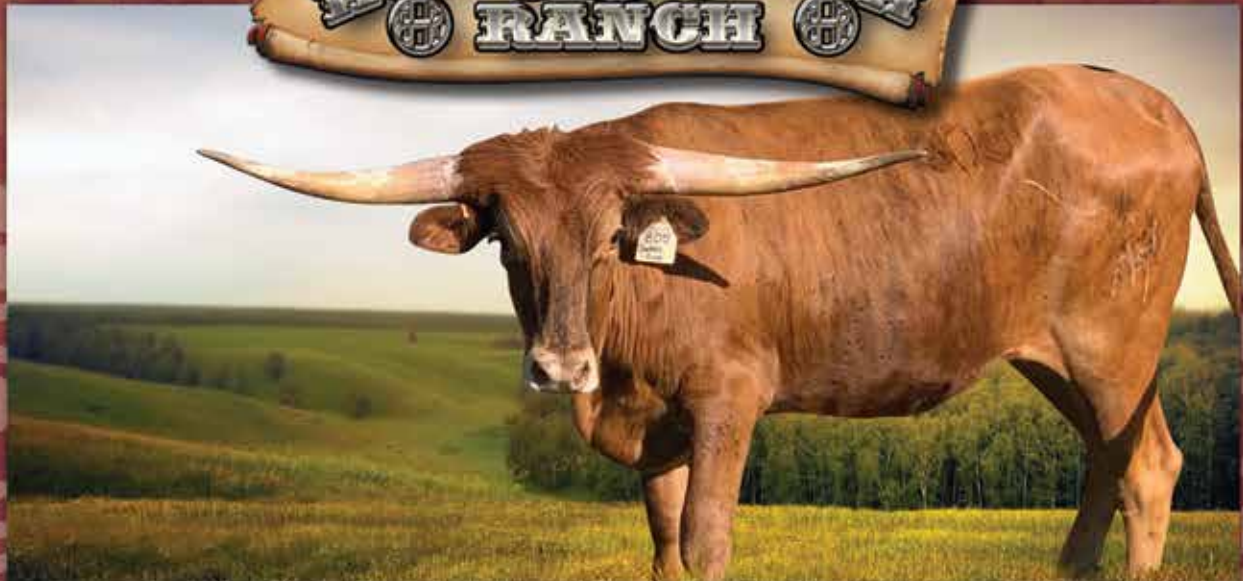

**LEGENDS
CONSIGNMENTS**

LOT H13 - SADIE'S FUND

**DOB 4/6/2018
RECKON SO X BELLUCHI FUND
EXPOSED TO HL FRONT N CENTER FROM 11/1/2019 TO SALE DATE**