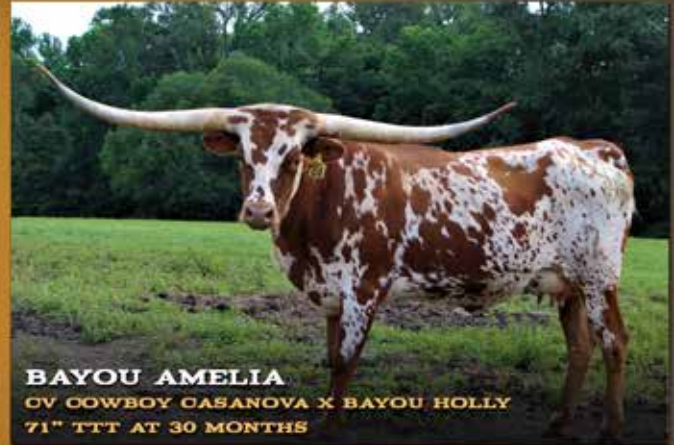

THEIR ELITE GENETICS REPRESENT THE NEW DIRECTION OUR HERD IS GOING.

BAYOU STORMY
LL PACIFIC WEAPON X CR STORM RIDER
40.5" TTT AT 15 MONTHS

BAYOU AMELIA
CV COWBOY CASANOVA X BAYOU HOLLY
71" TTT AT 30 MONTHS