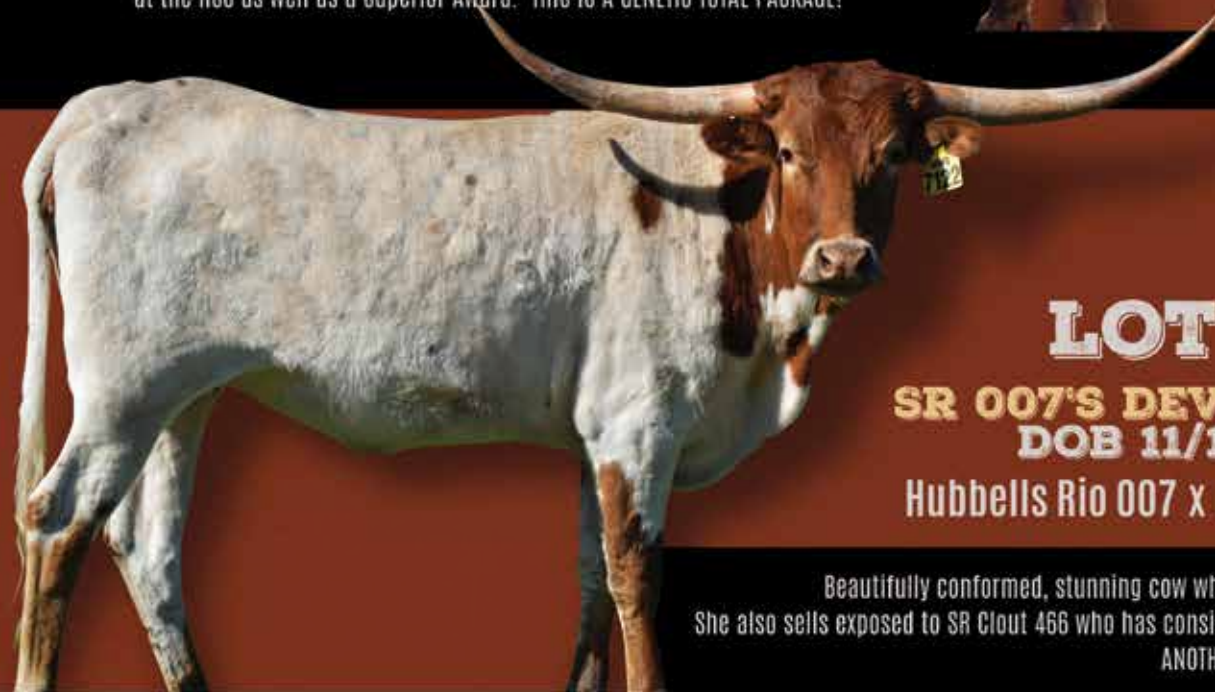

LOT 20

SR 007'S DEVOTION 7122
DOB 11/15/2017

Hubbells Rio 007 x D/O Rio's Passion

Beautifully conformed, stunning cow who will be 34 months at sale time!. She also sells exposed to SR Clout 466 who has consistently produced futurity winners. ANOTHER AMAZING ADDITION TO ANY HERD!