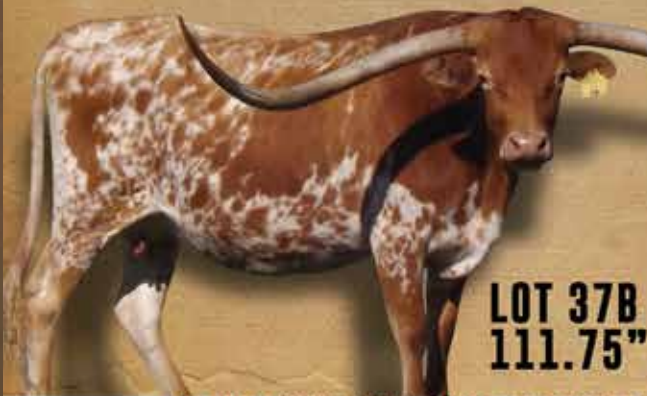

2020 LEGENDS SPONSOR

LOT 14
82.75" TTT

ALLEN'S DOHERTY 349

DOB 4/20/2010
 WS JAMAKIZM X ALLEN'S DOHERTY 1/06 CF 11
 HAS A HEIFER AT SIDE
 BY COWBOY TUFF CHEX BORN 6/22/2020

LOT 2H

RJF TUFF PENNY

DOB 12/10/2018 ALLEN RANCH/ BENTWOOD RANCH PARTNERSHIP
 COWBOY TUFF CHEX X M ARROW COPPER PENNY
 41.5" TTT @ 16 MONTHS AI'D TO REBEL HR