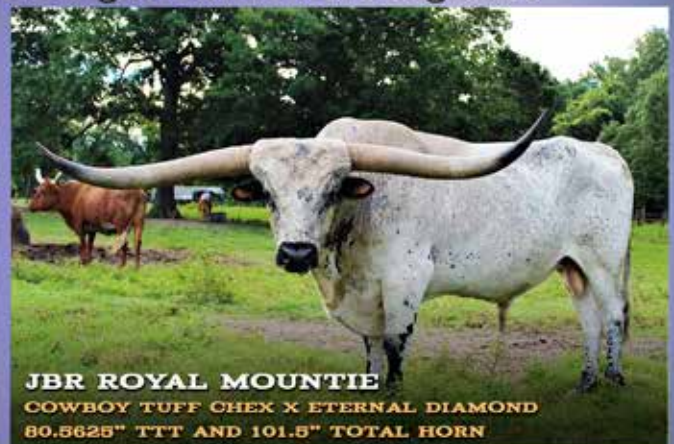

ROCKING B LONGHORNS
GENE BERRY 226-772-6618
WWW.ROCKINGBLONGHORNS.COM

JBR LONGHORNS LLC

Partnership bulls from Rocking B Longhorns and JBR Longhorns

TK LEE
FEISTY LEE JR. X DOTTIE LEIGH
82 1/8" TTT AND 112" TOTAL HORN

TWO MATERNAL SIBLINGS GO OVER 40 IN AT 12 MONTHS.
DOUBLE BRED OVERHEAD & DAYS FEISTY FANNIE.
HUGE OUTCROSS SIRE FOR TODAY'S GENETICS.

JBR ROYAL MOUNTIE
COWBOY TUFF CHEX X ETERNAL DIAMOND
80.5625" TTT AND 101.5" TOTAL HORN