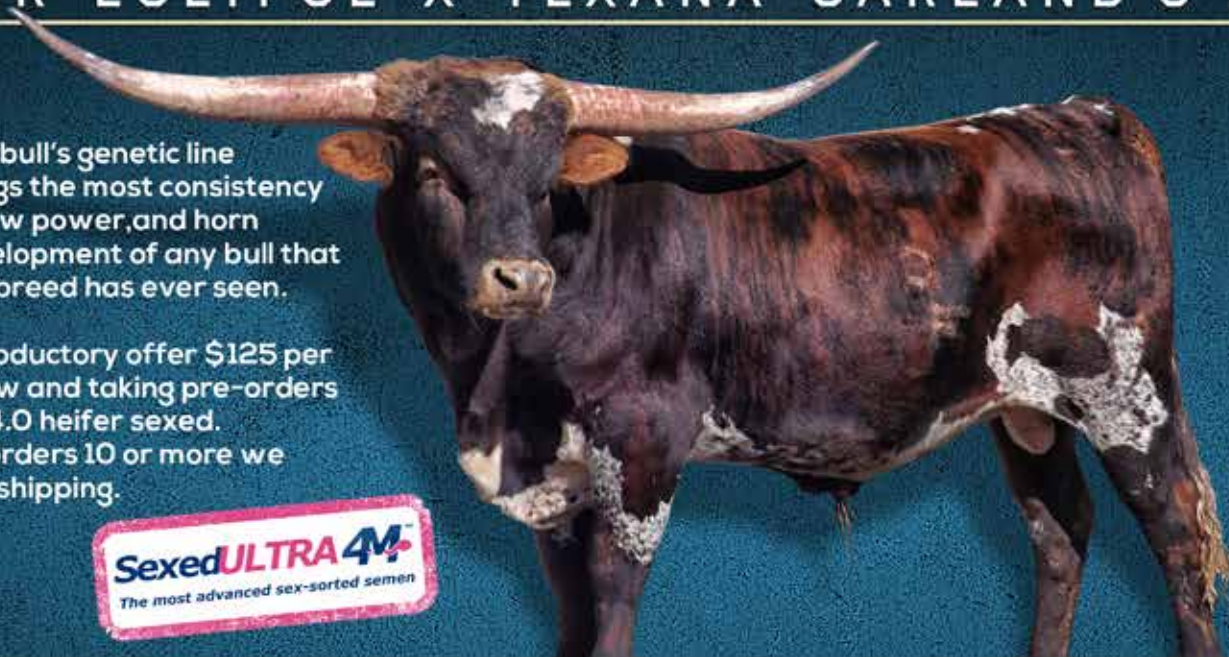

ONLY AT THE LEGENDS SALE & FUTURITY

GARLAND S BIG TEX

JBR ECLIPSE X TEXANA GARLAND'S GAL

This bull's genetic line brings the most consistency in cow power, and horn development of any bull that this breed has ever seen.

Introductory offer $125 per straw and taking pre-orders for 4.0 heifer sexed. for orders 10 or more we pay shipping.

DOB: 10/15/2017 TTT: 75.625" TH: 83.75" BASES: 15"

He has two 100" TTT animals in his pedigree and should have a third by the end of 2020.