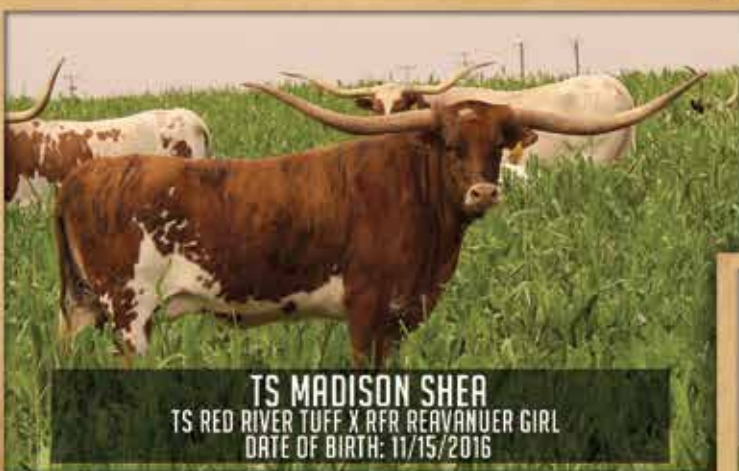

- ◆ Sailor is a daughter of RC Pacific Mermaid and Hubbell's 20 Gauge
- ◆ Mermaid is one of only two cows who has three 90" Tip to Tip offspring
- ◆ The embryo calf will have 6 of the 10 Legends at this sale in its pedigree

LOT H22

WS VINDICATOR

BG SAILORS DELIGHT

LOT 48

SPUR'S JUNE BUG

Spur's June Bug

- ◆ Sire: Spur Texa is a Tempter x ECR Eteral Tari 206
- ◆ Over 103" of twisty total horn
- ◆ Bred to BG Fantasy Hero, a solid black Mermaid son of RC Pacific Mermaid and Hubbell's 20 Gauge. She has a heifer calf at side born March 13, 2020.

All of our consignments will combine RC Pacific Mermaid and ECR Eteranal Tari 206 in the same pedigree

TS Adcock LONGHORNS

LAMESA, TEXAS

TS LONE STAR 22/5

TS MAGNIFICENT KEN X (SDR RIDS DOTTY 1) DATE OF BIRTH: 5/13/2015

TS SOUTHERN CHARM

TS RED RIVER TUFF X D/O SOUTHERN BELLE
DATE OF BIRTH: 3/18/2017

TS MADISON SHEA

TS RED RIVER TUFF X RFR REAVANUER GIRL
DATE OF BIRTH: 11/15/2016

TS KEN'S SHARP ABIGAIL

TS MAGNIFICENT KEN X RHF SHARP ABIGAIL
DATE OF BIRTH: 3/26/2017