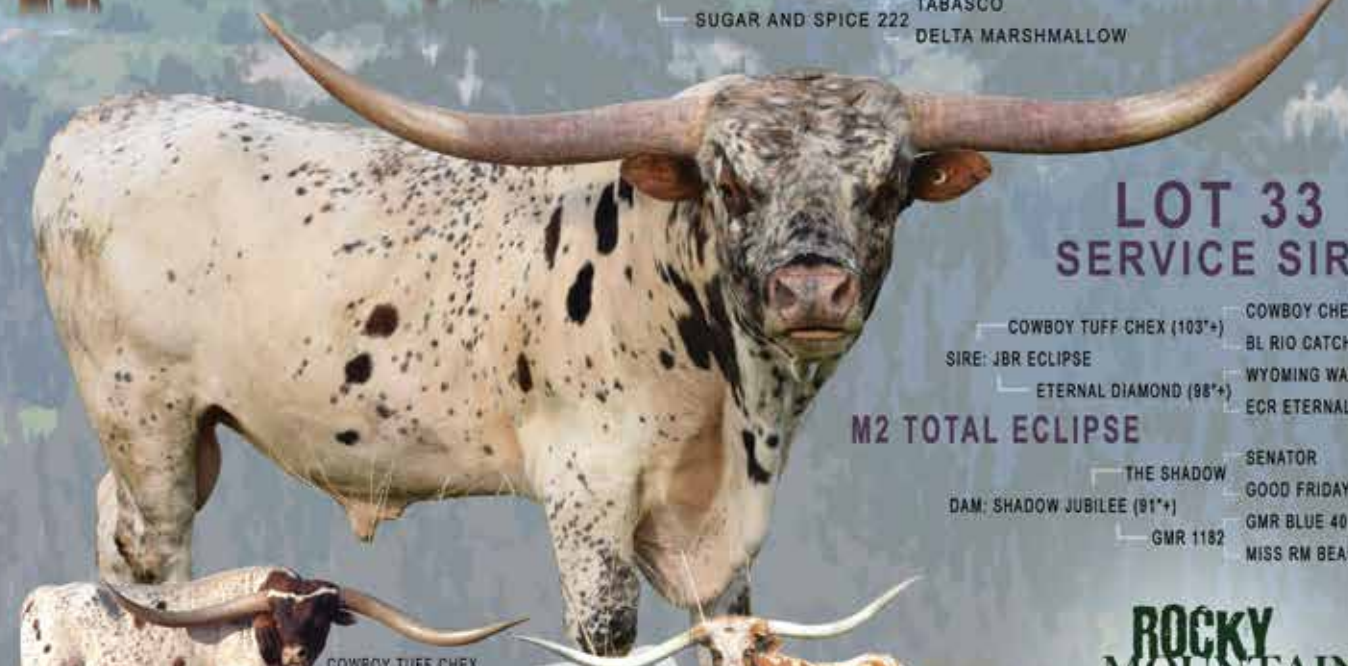

WS JAMAKIZM

JP RIO GRANDE

LOT 33 SERVICE SIRE

COWBOY TUFF CHEX (103"+)	COWBOY CHEX
SIRE: JBR ECLIPSE	BL RIO CATCHIT (100"+)
ETERNAL DIAMOND (98"+)	WYOMING WARPAINT
M2 TOTAL ECLIPSE	ECR ETERNAL TARI 208 (90"+)
THE SHADOW	SENATOR
DAM: SHADOW JUBILEE (91"+)	GOOD FRIDAY
GMR 1182	GMR BLUE 40
	MISS RM BEAUTY 581/6