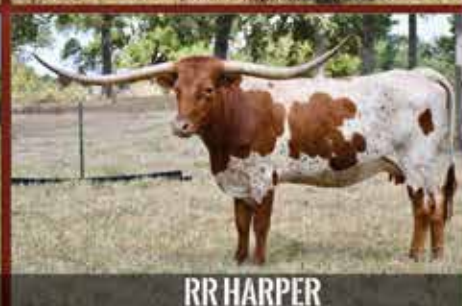

HR AWESOME REB

RR HARPER