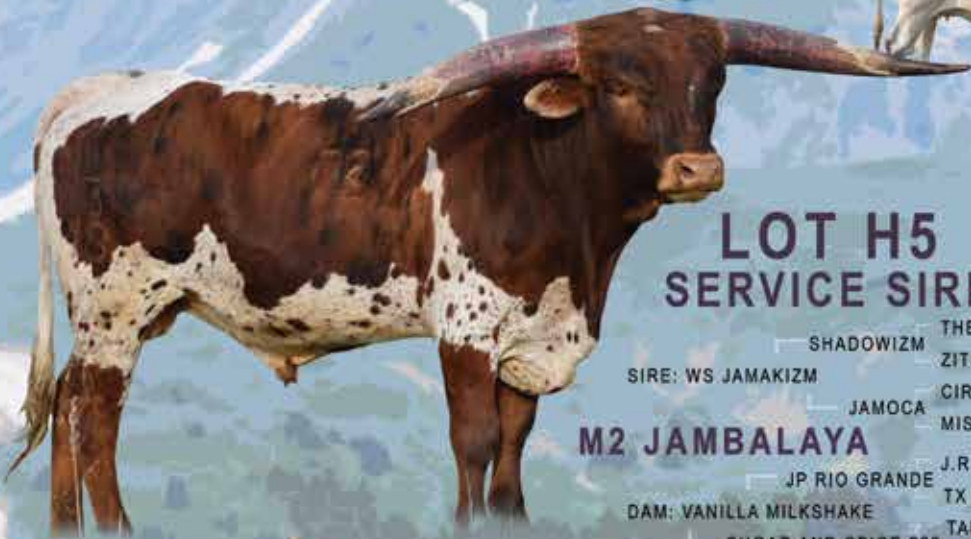

LOT H5 SERVICE SIRE

SHADOWIZM	THE SHADOW
SIRE: WS JAMAKIZM	ZITHER
JAMOCA	CIRCLE K DONOVAN
M2 JAMBALAYA	MISS WIDESPREAD 174/61
JP RIO GRANDE	J.R. GRAND SLAM
DAM: VANILLA MILKSHAKE	TX W LUCKY LADY
SUGAR AND SPICE 222	TABASCO
	DELTA MARSHMALLOW