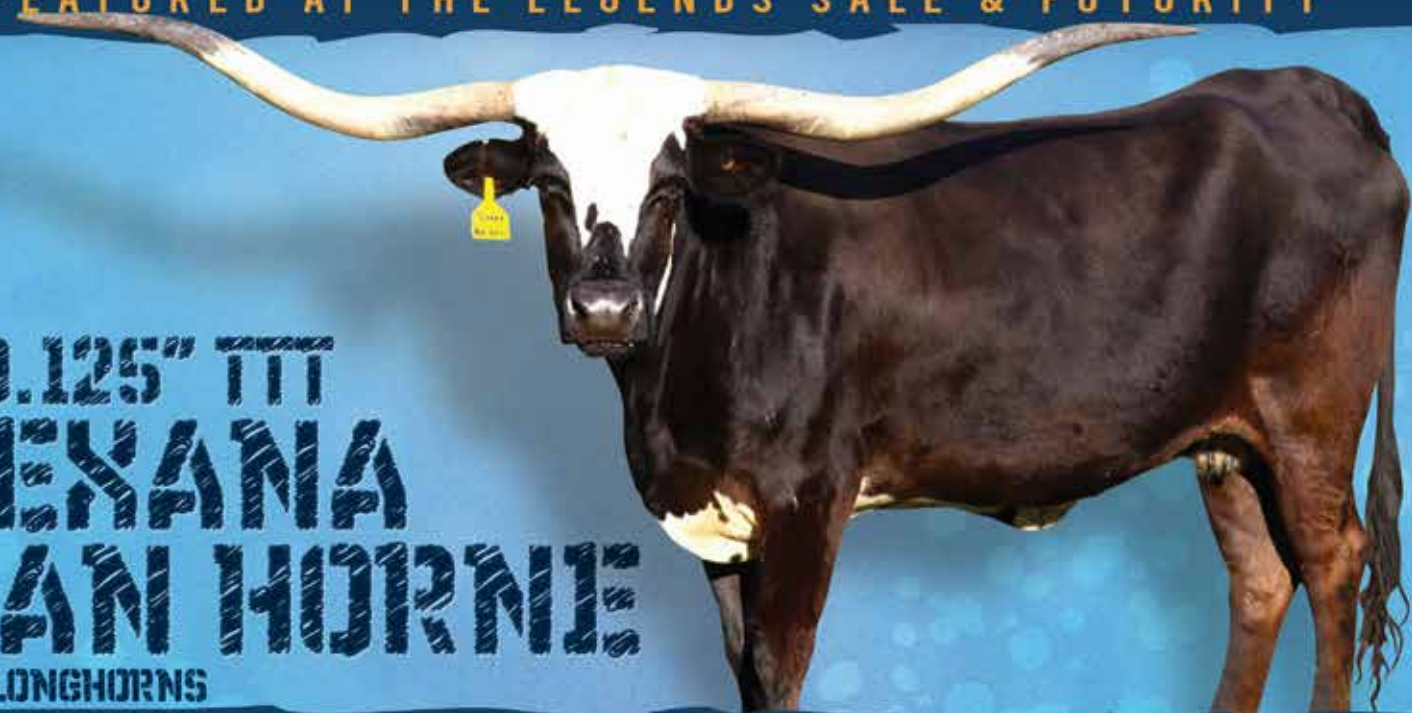

FEATURED AT THE LEGENDS SALE & FUTURITY

66.25" TTT
REBEL HR
HARRELL RANCH

AN AMAZING UP-AND-COMING SIRE THAT IS TURNING HEADS. HIS CALVES ARE ELIGANT IN STATURE AS WELL AS MANY OF HIS TWO YEAR OLDS THAT ARE OVER 60" TTT AT 24 MONTHS. HIS SON, PATRIOT HR IS ON TRACK TO REACH 90" TTT SOON. HIS 90" DAM SOLD FOR OVER \$60K AND SHE IS A FULL SISTER TO ROWDY HR. A FAMILY THAT EXPRESSES ALL THE GREAT ATTRIBUTES OF THE TEXAS LONGHORN WE ALL DESIRE.

FEATURED AT THE LEGENDS SALE & FUTURITY

90.125" TTT
**TEXANA
VAN HORNE**
LM LONGHORNS

AN ICONIC, ELEGANT TEXAS LONGHORN FEMALE. SHE HAS A 90" TTT DAUGHTER THAT HAS A SON CLOSING IN ON 90" TTT HIMSELF. A PRIME EXAMPLE OF THE DEPTH OF PEDIGREE AND CONSISTENCY IN THIS FEMALE LINE. TEXANA VAN HORNE HAS SEVERAL SONS AND DAUGHTERS THAT WILL PRODUCE 90" TTT OFFSPRING WITH HIGH FERTILITY AND STRONG MOTHERING INSTINCT. SHE IS ALSO A FULL SISTER TO TEJAS STAR THAT IS ALSO MAKING A HUGE IMPACT IN THIS INDUSTRY.

FEATURED AT THE LEGENDS SALE & FUTURITY

90.25" TTT
**TOP
CALIBER**
CLIFFHANGER GENETICS

TOP CALIBER IS THE LEADING SIRE OF PRODUCING THE MOST 90+ " TTT DAUGHTERS IN THE BREED. HE CURRENTLY HAS 9 OVER 90" AS WELL AS THE LARGEST TOTAL HORN FEMALE IN THE BREED AT 135" TH. HE CROSSES SO WELL IN A LINE BREEDING OR AS AN OUTCROSS. HE CURRENTLY HAS TWO GRANDSONS OVER 90" TTT. THIS BULL'S LEGACY POSSESSES MORE THAN JUST HORN. HE THROWS A TON OF COLOR AND HAS STRONG MATERNAL TRAITS.